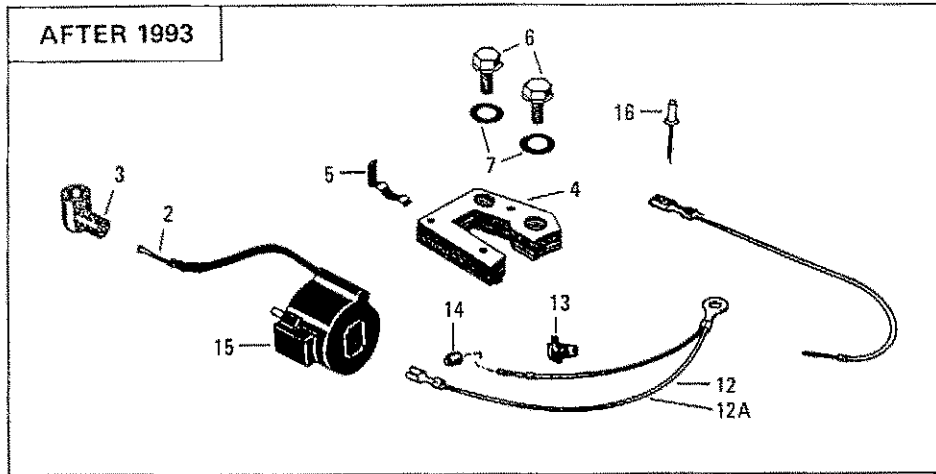

IGNITION COMPONENTS

ITEM	PART No.	PART NAME	ITEM	PART No.	PART NAME
1	MA05556A	COIL	11A	REPLACE WITH	HA25540P RIVET REPLACEMENT KIT
2	HA25467D	SCREW	11B	HA25540A	RIVET REPLACEMENT KIT
3	MA05370A	CAP	12	MA05560A	EARTH LEAD ASSY
4	MA05644A	C - CORE ASSY	12A	MA05611A	EARTH LEAD ASSY (VICTA VAC 2000 & SUPER 600 ONLY)
5	MA05299B	WEDGE	13	CR03422A	COVER
6	HA21249D	SCREW	14	CR03627A	PLUG, CUT OUT
7	HA25311B	WASHER	15	MA05651A	COIL, MODULE & SCREW ASSY
8	MA05595A	MODULE	16	HA25676A	RIVET
9	MA05606A	IGNITION CABLE	17	MA05642A	IGNITION CABLE
9A	MA05615A	IGNITION CABLE (VICTA VAC 2000 ONLY)	17A	MA05643A	IGNITION CABLE (VICTA VAC 2000 ONLY)
10	MA05624A	SLEEVE	17B	MA05641A	IGNITION CABLE (KEY START)
11	HA20408D	SCREW			

ALL VICTA 2 - STROKE ENGINES
EXCEPT VICTA VAC 2000 AND KEY START

VICTA KEY START

VICTA VAC 2000