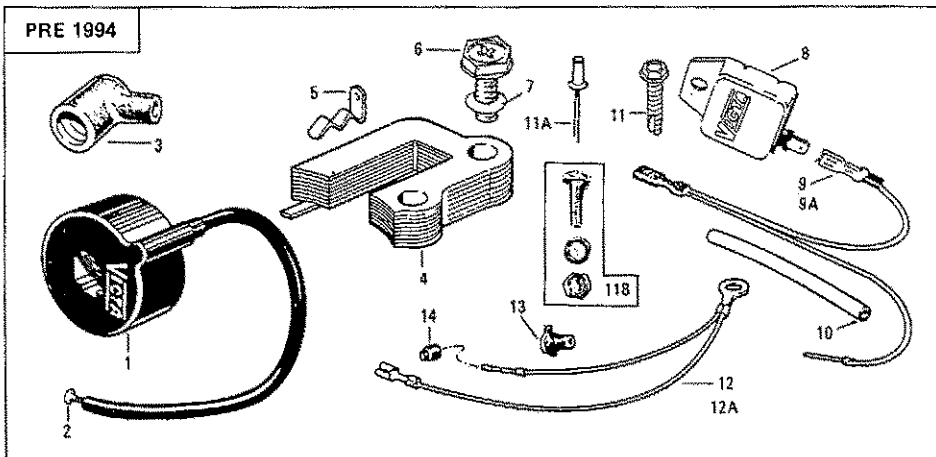

IGNITION COMPONENTS

ITEM	PART No.	PART NAME	ITEM	PART No.	PART NAME
1	MA05556A	COIL	11A	REPLACE WITH	HA25540P RIVET REPLACEMENT KIT
2	HA25467D	SCREW	11B	HA25540A	RIVET REPLACEMENT KIT
3	MA05370A	CAP	12	MA05560A	EARTH LEAD ASSY
4	MA05644A	C - CORE ASSY	12A	MA05611A	EARTH LEAD ASSY (VICTA VAC 2000 & SUPER 600 ONLY)
5	MA05299B	WEDGE	13	CR03422A	COVER
6	HA21249D	SCREW	14	CR03627A	PLUG, CUT OUT
7	HA25311B	WASHER	15	MA05651A	COIL, MODULE & SCREW ASSY
8	MA05595A	MODULE	16	HA25676A	RIVET
9	MA05606A	IGNITION CABLE	17	MA05642A	IGNITION CABLE
9A	MA05615A	IGNITION CABLE (VICTA VAC 2000 ONLY)	17A	MA05643A	IGNITION CABLE (VICTA VAC 2000 ONLY)
10	MA05624A	SLEEVE	17B	MA05641A	IGNITION CABLE (KEY START)
11	HA20408D	SCREW			

ALL VICTA 2 - STROKE ENGINES
EXCEPT VICTA VAC 2000 AND KEY START

VICTA KEY START

VICTA VAC 2000